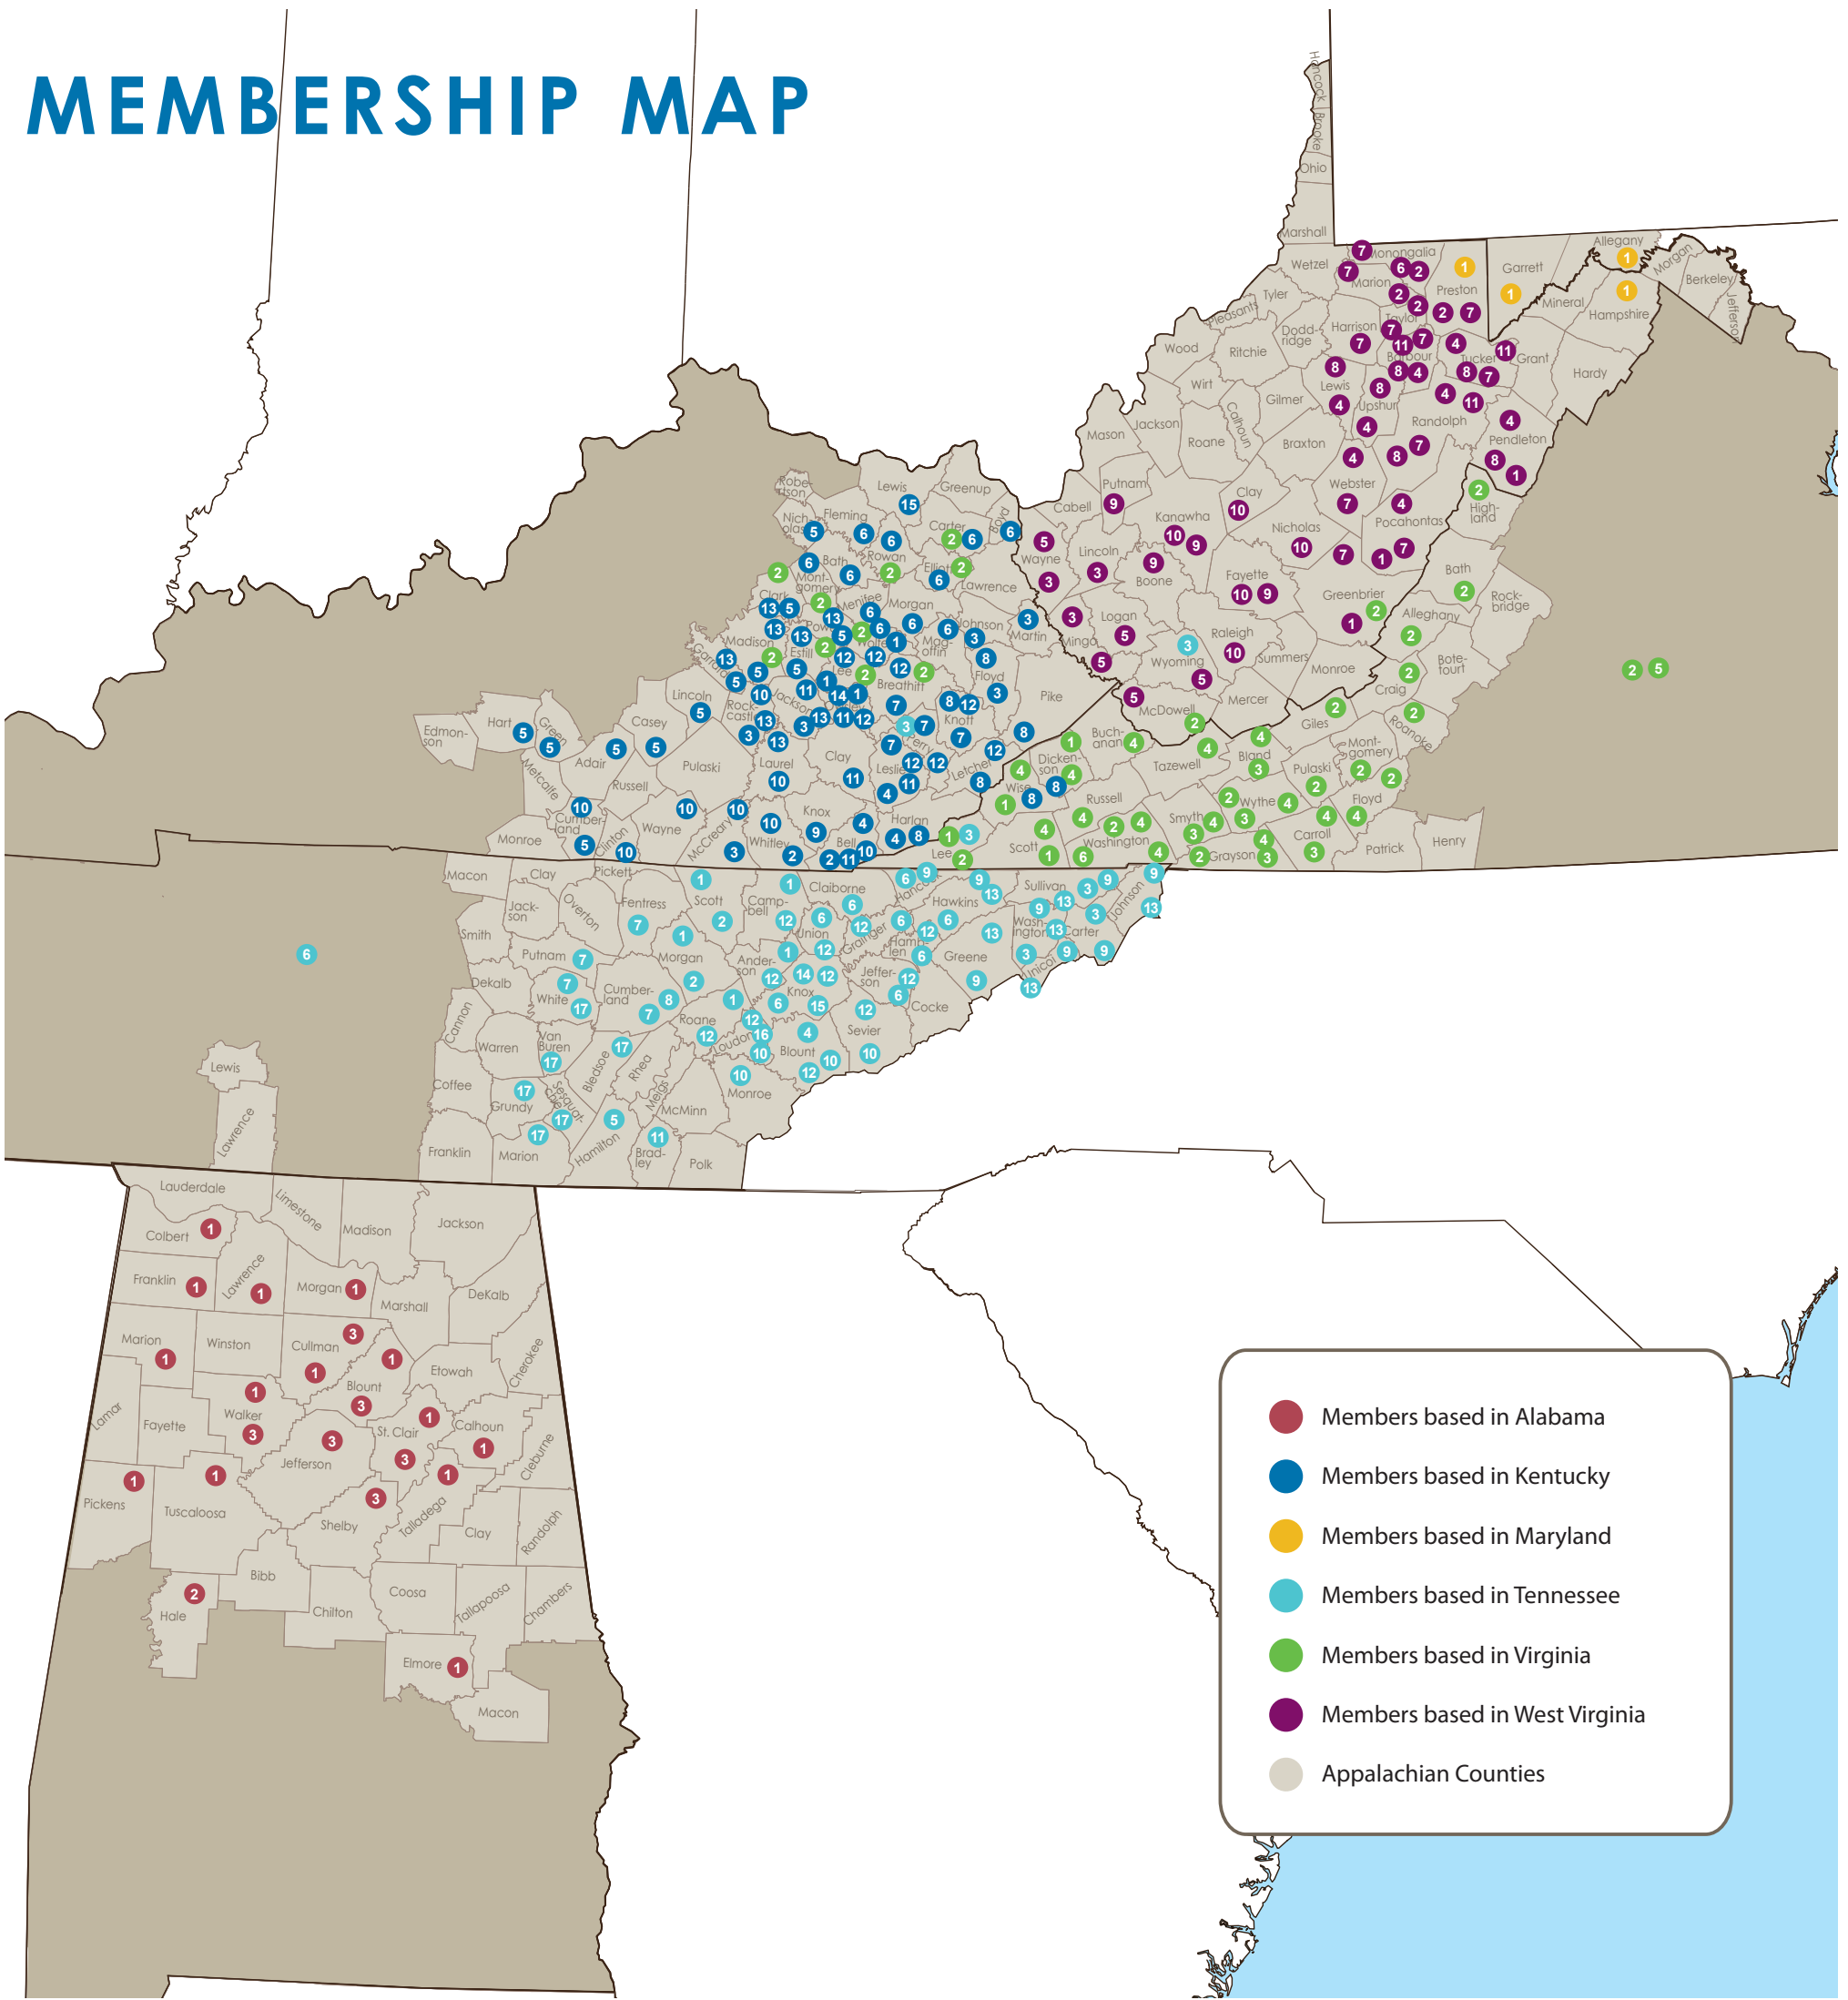

MEMBERSHIP MAP

Members based in Alabama

- 1 - Community Action Partnership of North Alabama
- 2 - Hale Empowerment & Revitalization Organization
- 3 - Neighborhood Housing Services of Birmingham

Members based in Kentucky

- 1 - Beattyville Housing and Development
- 2 - Bell-Whitley Community Action
- 3 - Christian Appalachian Project (CAP)
- 4 - COAP
- 5 - Community Ventures
- 6 - Frontier
- 7 - Housing Development Alliance (HDA)
- 8 - Housing-Oriented Ministries Established for Service (HOMES)
- 9 - KCEOC Community Action Partnership
- 10 - Kentucky Highlands Investment Corporation (KHIC)
- 11 - Kentucky Mountain Housing Development
- 12 - Kentucky River Community Care (KRCC)
- 13 - Kentucky River Foothills Development Council, Inc.
- 14 - Partnership Housing
- 15 - People's Self-Help Housing

Members based in Maryland

- 1 - Garrett Co. Community Action Committee

Members based in Tennessee

- 1 - Aid to Distressed Families of Appalachian Counties (ADFAC)
- 2 - Appalachia Habitat for Humanity
- 3 - Appalachia Service Project (ASP)
- 4 - Blount County Habitat for Humanity
- 5 - Chattanooga Neighborhood Enterprise
- 6 - Clinch-Powell RC&D Council
- 7 - Creative Compassion
- 8 - Crossville Housing Authority
- 9 - Eastern Eight Community Development
- 10 - Foothills Community Development
- 11 - Habitat for Humanity of Cleveland, TN
- 12 - HomeSource east tennessee
- 13 - Kingsport Housing & Redevelopment Authority
- 14 - Knoxville Habitat for Humanity
- 15 - Knoxville Leadership Foundation
- 16 - Loudon County Habitat for Humanity, Inc.
- 17 - Mountain T.O.P.

Members based in Virginia

- 1 - Appalachian Community Action & Development Agency (AppCAA)
- 2 - Community Housing Partners (CHP)
- 3 - HOPE, Inc.
- 4 - People Inc. of Virginia
- 5 - Southeast Rural Community Assistance Project (SERCAP)
- 6 - Washington Co. VA Habitat for Humanity